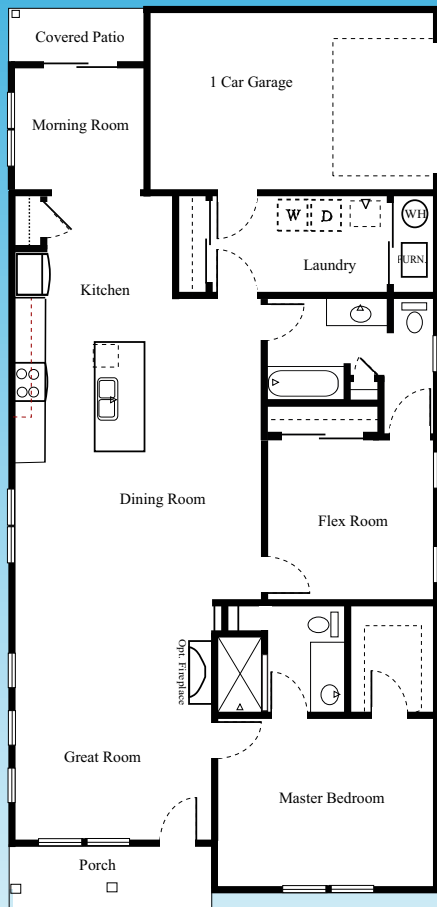

The Courtyards

At Plum Brook

Cottage Homes

At Plum Brook

The Erie

Approx. 1,300 - 1,800 sq. Ft.

- 2-3 Bedrooms
- 2-3 Bathrooms
- Sun Room
- Island Kitchen
- Covered Porch
- 2 Car Garage

Call For More Information