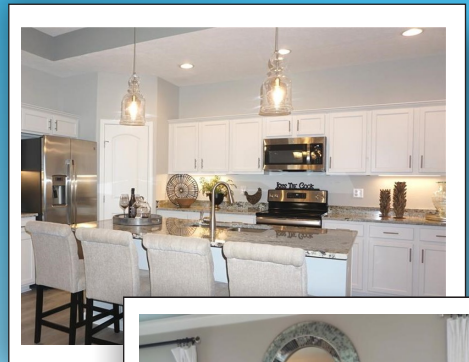

The Courtyards

At Plum Brook

Cottage Homes

At Plum Brook

The Erie

Approx. 1,300 - 1,800 sq. Ft.

- 2-3 Bedrooms
- 2-3 Bathrooms
- Sun Room
- Island Kitchen
- Covered Porch
- 2 Car Garage

Call For More Information