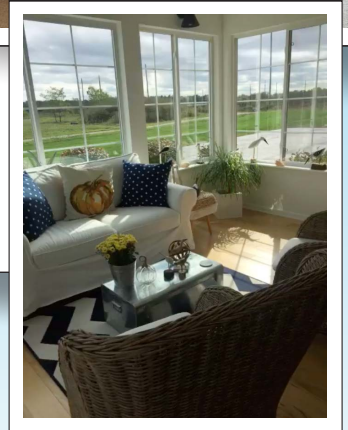

The Courtyards

At Plum Brook

Cottage Homes

At Plum Brook

The Erie

Approx. 1,300 - 1,800 sq. Ft.

- 2-3 Bedrooms
- 2-3 Bathrooms
- Sun Room
- Island Kitchen
- Covered Porch
- 2 Car Garage

Call For More Information