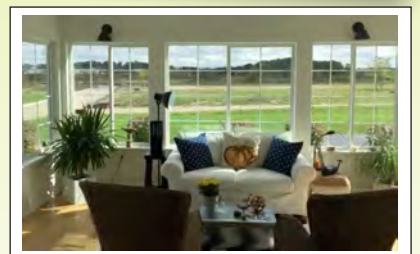

The Courtyards

At Plum Brook

Cottage Homes At Plum Brook

The Findlay

Approx. 1,500 sq. Ft.

- First Floor Owners' Suite
- 2-3 Bedrooms & Loft
- 2.5 Bathrooms
- Sun Room
- Covered Porch
- 2 Car Garage

Call For More Information