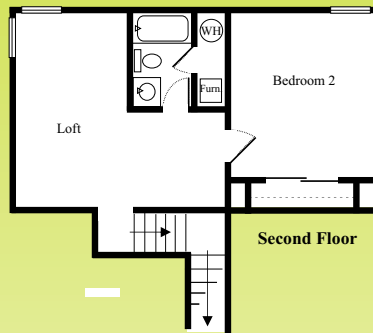

The Courtyards

At Plum Brook

Cottage Homes At Plum Brook

The Findlay

Approx. 1,500 sq. Ft.

- First Floor Owners' Suite
- 2-3 Bedrooms & Loft
- 2.5 Bathrooms
- Sun Room
- Covered Porch
- 2 Car Garage

Call For More Information