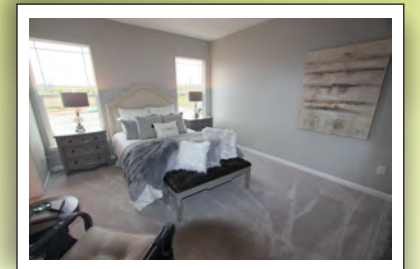

The Courtyards

At Plum Brook

Cottage Homes At Plum Brook

The Findlay

Approx. 1,500 sq. Ft.

- First Floor Owners' Suite
- 2-3 Bedrooms & Loft
- 2.5 Bathrooms
- Sun Room
- Covered Porch
- 2 Car Garage

Call For More Information