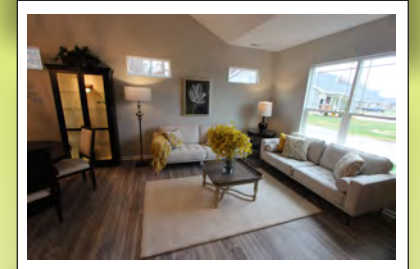

The Courtyards

At Plum Brook

Cottage Homes At Plum Brook

The Findlay

Approx. 1,500 sq. Ft.

- First Floor Owners' Suite
- 2-3 Bedrooms & Loft
- 2.5 Bathrooms
- Sun Room
- Covered Porch
- 2 Car Garage

Call For More Information