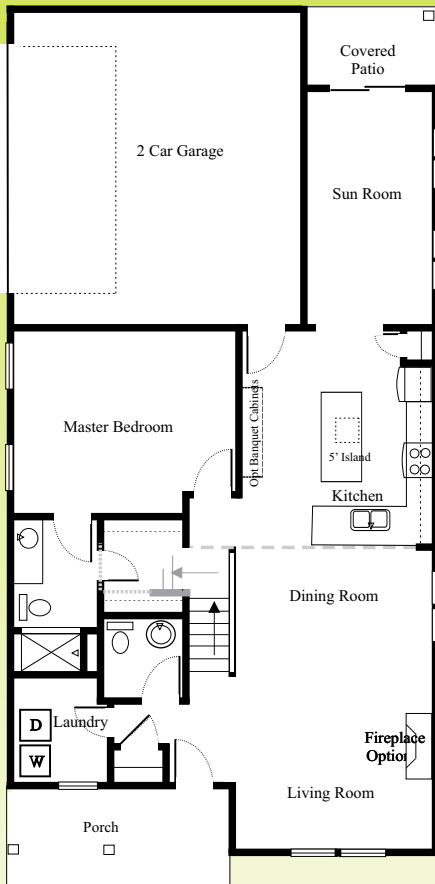

The Courtyards

At Plum Brook

Cottage Homes At Plum Brook

The Findlay

Approx. 1,500 sq. Ft.

- First Floor Owners' Suite
- 2-3 Bedrooms & Loft
- 2.5 Bathrooms
- Sun Room
- Covered Porch
- 2 Car Garage

Call For More Information